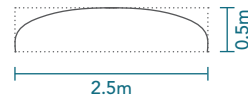

Both the front and the reverse of the displays are printed, giving more room for a promotional message and increasing their functionality.

OFFER

OFFER

|   |  |
|---|--|
| <b>Product:</b><br><b>BERLIN FABRIC BACKDROP</b>  |  |
| <b>Features:</b> 2.3 x 2.5m Curved pop-up stand   |  |
| <b>Full specification:</b><br>2300(h) x 2480(w) x 540(d) mm<br>260gsm STRETCH fabric cover + frame  | <b>Normal turnaround:</b><br><b>5</b> Working days |
| <b>£195</b> <del>£319</del><br>or, fabric only <b>£121</b> <del>£269</del>  | <b>Product Code:</b><br>FDSBLN?                    |
|   | Packed in bag: 80 x 32 x 22cm, 7.5kg               |