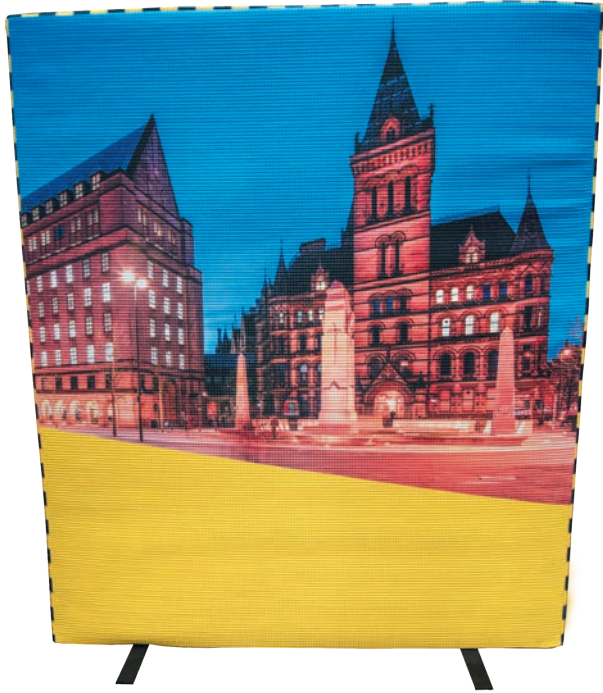

Product: MANCHESTER SCREEN COVER 18	
Features: Acoustic screen cover	
Full specification: 1800(h) x 1500(w)mm 270gsm textured ACOUSTIC fabric - helps to reduce background noise. Screen not included	Normal turnaround: 5 Working days
£153.28	Product Code: FDM18C?
	Packed in a box: 2kg