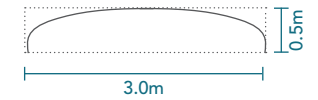

Both the front and the reverse of the displays are printed, giving more room for a promotional message and increasing their functionality.

OFFER

OFFER

|   |  |
|---|--|
| <b>Product:</b><br><b>BERLIN FABRIC BACKDROP</b>  |  |
| <b>Features:</b> 2.3 x 2.5m Curved pop-up stand   |  |
| <b>Full specification:</b><br>2300(h) x 2480(w) x 540(d) mm<br>260gsm STRETCH fabric cover + frame  | <b>Normal turnaround:</b><br><b>5</b> Working days |
| <b>£195</b> <del>£319</del><br>or, fabric only <b>£121</b> <del>£269</del>  | <b>Product Code:</b><br>FDSBLN?                    |
|   | Packed in bag: 80 x 32 x 22cm, 7.5kg               |